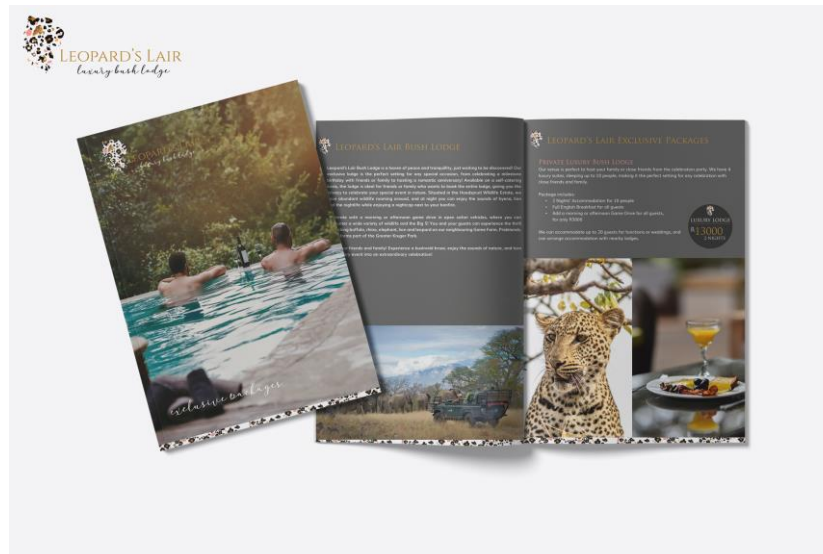

GRAPHIC & WEB DESIGN STUDIO

LOGO DESIGNS

BROCHURE DESIGNS

[CLICK TO VIEW FULL CATALOGUE](#)

[CLICK TO VIEW FULL COMPANY PROFILE](#)

[CLICK TO VIEW FULL PRICE LIST](#)

[CLICK TO VIEW FULL BROCHURE](#)

GRAPHIC & WEB DESIGN STUDIO

PACKAGE DESIGNS

WEBSITE DESIGNS

www.novanouvelle.co.za

www.leopardslairbushlodge.co.za

www.shootingstardesigns.co.za

www.simplifyit.co.za

www.studiopascal.co.za

www.homefixpmb.co.za